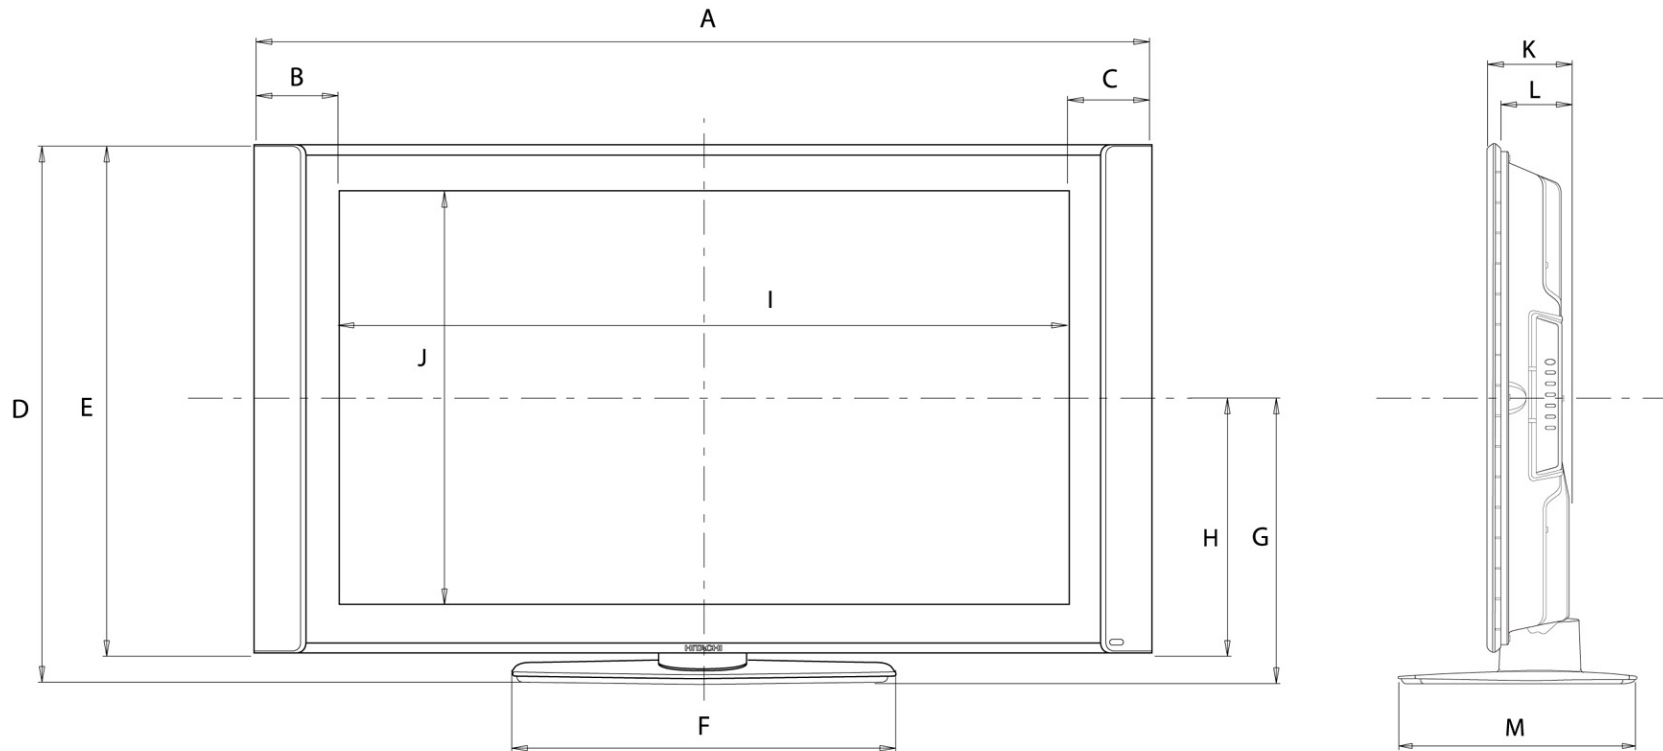

# Product Dimensions

## UltraVision® CineForm™ Director's Series™ 42" Plasma HDTV

**HITACHI**  
Inspire the Next

Quick specs / monitor only

E	Height	25-1/2
A	Width	44-5/8
K	Depth	4-1/4

	A	B	C	D	E	F	G	H	I	J	K	L	M
Inches	44-5/8	4-1/16	4-1/16	28-1/16	25-1/2	19-1/8	15-1/2	12-15/16	36-5/16	20-3/4	4-1/4	3-5/8	14-1/2
mm	1134	104	104	713.2	648	485.3	393.2	328	921.6	526.6	108.5	92.1	365

NOTE: All measurements are shown to the nearest 1/16th inch. This illustration is not necessarily drawn to scale and is intended for estimating space required for custom installations. Final measurements should be taken from the actual product before attempting installation. All dimensions are approximate measurements and subject to change without notice. Allow adequate space behind the unit for proper ventilation and cooling. Hitachi is not responsible for any typographical errors.